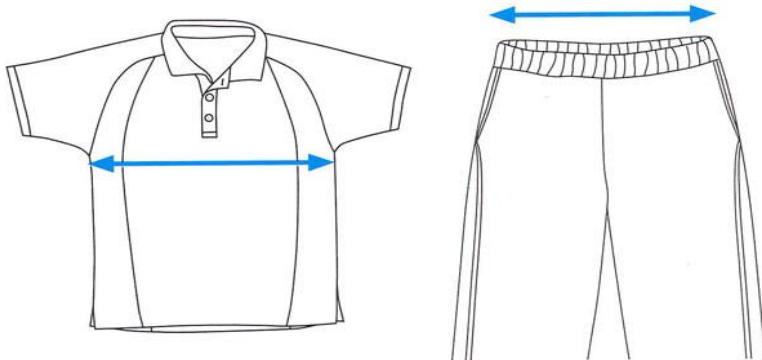

## ICONZ - Green Crew Neck Girls tees

**Colour - Lime Green**

**Fabric Specs -63% Cotton /32% 100% Cotton**

**NB # Please note . All sizes refer to actual garment sizes and not body measurements.**

SIZES	Half Chest Measurements
Youth Xsmall ( Size 6 - 8 )	41cm x 52cm
Youth Small ( Size 8 - 10 )	43cm x 56cm
Youth Medium( Size 10 -12 )	46cm x 60cm
Youth Large ( Size 12-14)	48cm x 64cm
Youth Xlarge ( Size 14-16)	51cm x 67cm

**FITTING GUIDE** The sizing of our Tees, Polos or other items of clothing, is determined by the size chart you will find corresponding to each style, within our catalogue, don't forget to take the style of the garment into consideration, when choosing your size, some styles are unisex (looser) fits, and some are slimmer fits.

### HOW MEASURE THE GARMENT

Ensure the garment is laid flat on a hard surface, measure across red line to establish the half chest or waist of the garment.